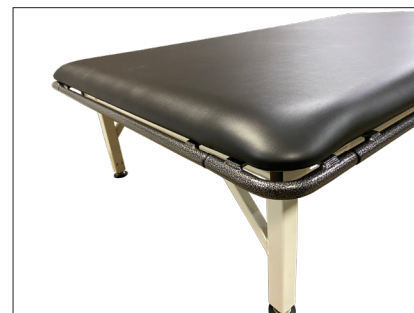

Name:	
School/Organization:	
Dealer/Rep:	

Phone:	
E-mail:	
Sales Rep:	Quote:

MAT PLATFORM TABLES

STEEL FRAME

STANDARD FEATURES:

- Load capacity: 900 lbs
- Steel frame
- 34 oz. Heavy-duty vinyl with Permablok 3® bacterial protection
- 2" High density foam
- Rounded corners
- Some assembly required

AM-644

STANDARD CONFIGURATIONS:

<input type="radio"/> AM-644 - 48"W x 84"L x 20"H	<input type="radio"/> AM-645 - Adjustable Backrest (Raises to 80°) 48"W x 84"L x 20"H	<input type="radio"/> AM-654 - 60"W x 84"L x 20"H	<input type="radio"/> AM-664 - 72"W x 96"L x 20"H
QTY	QTY	QTY	QTY

OPTIONS:

<input type="radio"/> AMSBO-047 - Side Bumpers Mat Table, 4' x 7' (Not available with AM-645)
QTY:
<input type="radio"/> AMSBO-057 - Side Bumpers Mat Table, 5' x 7' (Not available with AM-645)
QTY:
<input type="radio"/> AMSBO-068 - Side Bumpers Mat Table, 6' x 8' (Not available with AM-645)
QTY:

STANDARD BASE COLOR:

CUSTOM BASE COLORS:

STANDARD UPHOLSTERY CHOICES:

<input type="radio"/> Imperial Blue	<input type="radio"/> Taupe
<input type="radio"/> Blue Ridge	<input type="radio"/> Burgundy
<input type="radio"/> Forest Green	<input type="radio"/> Dove Gray
<input type="radio"/> Black	<input type="radio"/> Greystone
<input type="radio"/> Cappuccino	<input type="radio"/> Merlot
<input type="radio"/> Patina	