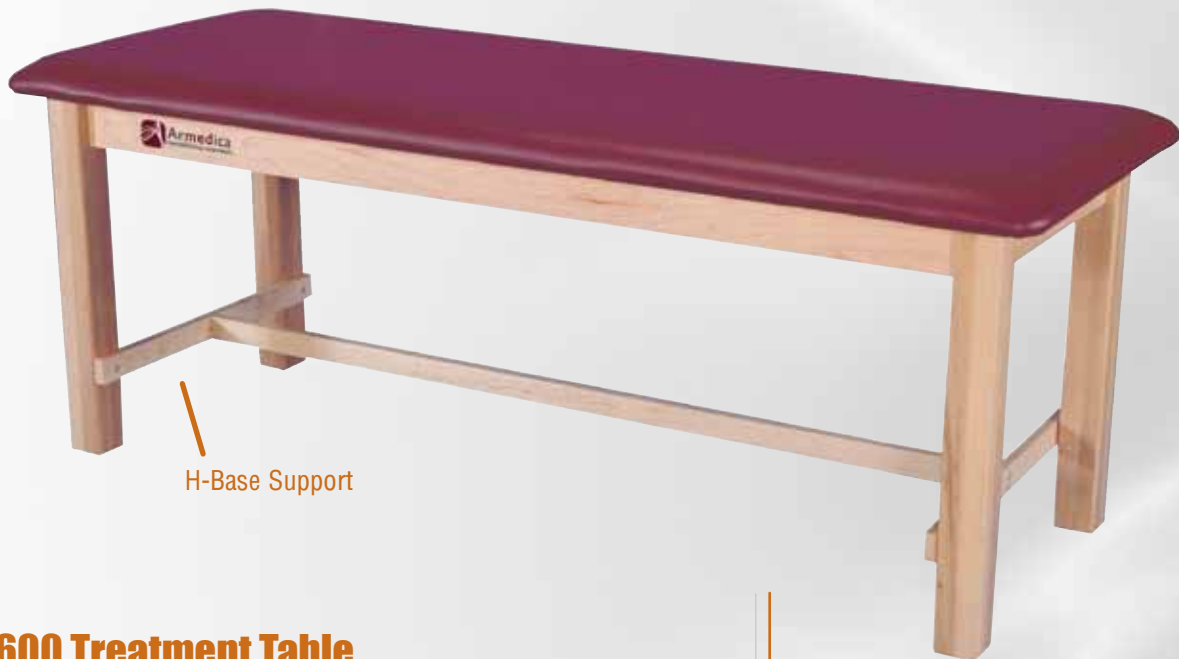

HARDWOOD TABLES

MAPLE HARDWOOD TREATMENT TABLES

H-Base Support

AM-600 Treatment Table

- 1-Section Treatment Table
- 78"L x 30"W
- Fixed Height: 30"
- 1 3/4" Firm Density Foam
- 500lbs. Capacity

Armedica wood tables and mat platforms offer elegance in practical designs, and a natural wood finish adds to the attractiveness of these full size treatment tables. Whether your needs are for a plain table or one of the many variations available, you are sure to find the exact model you need.